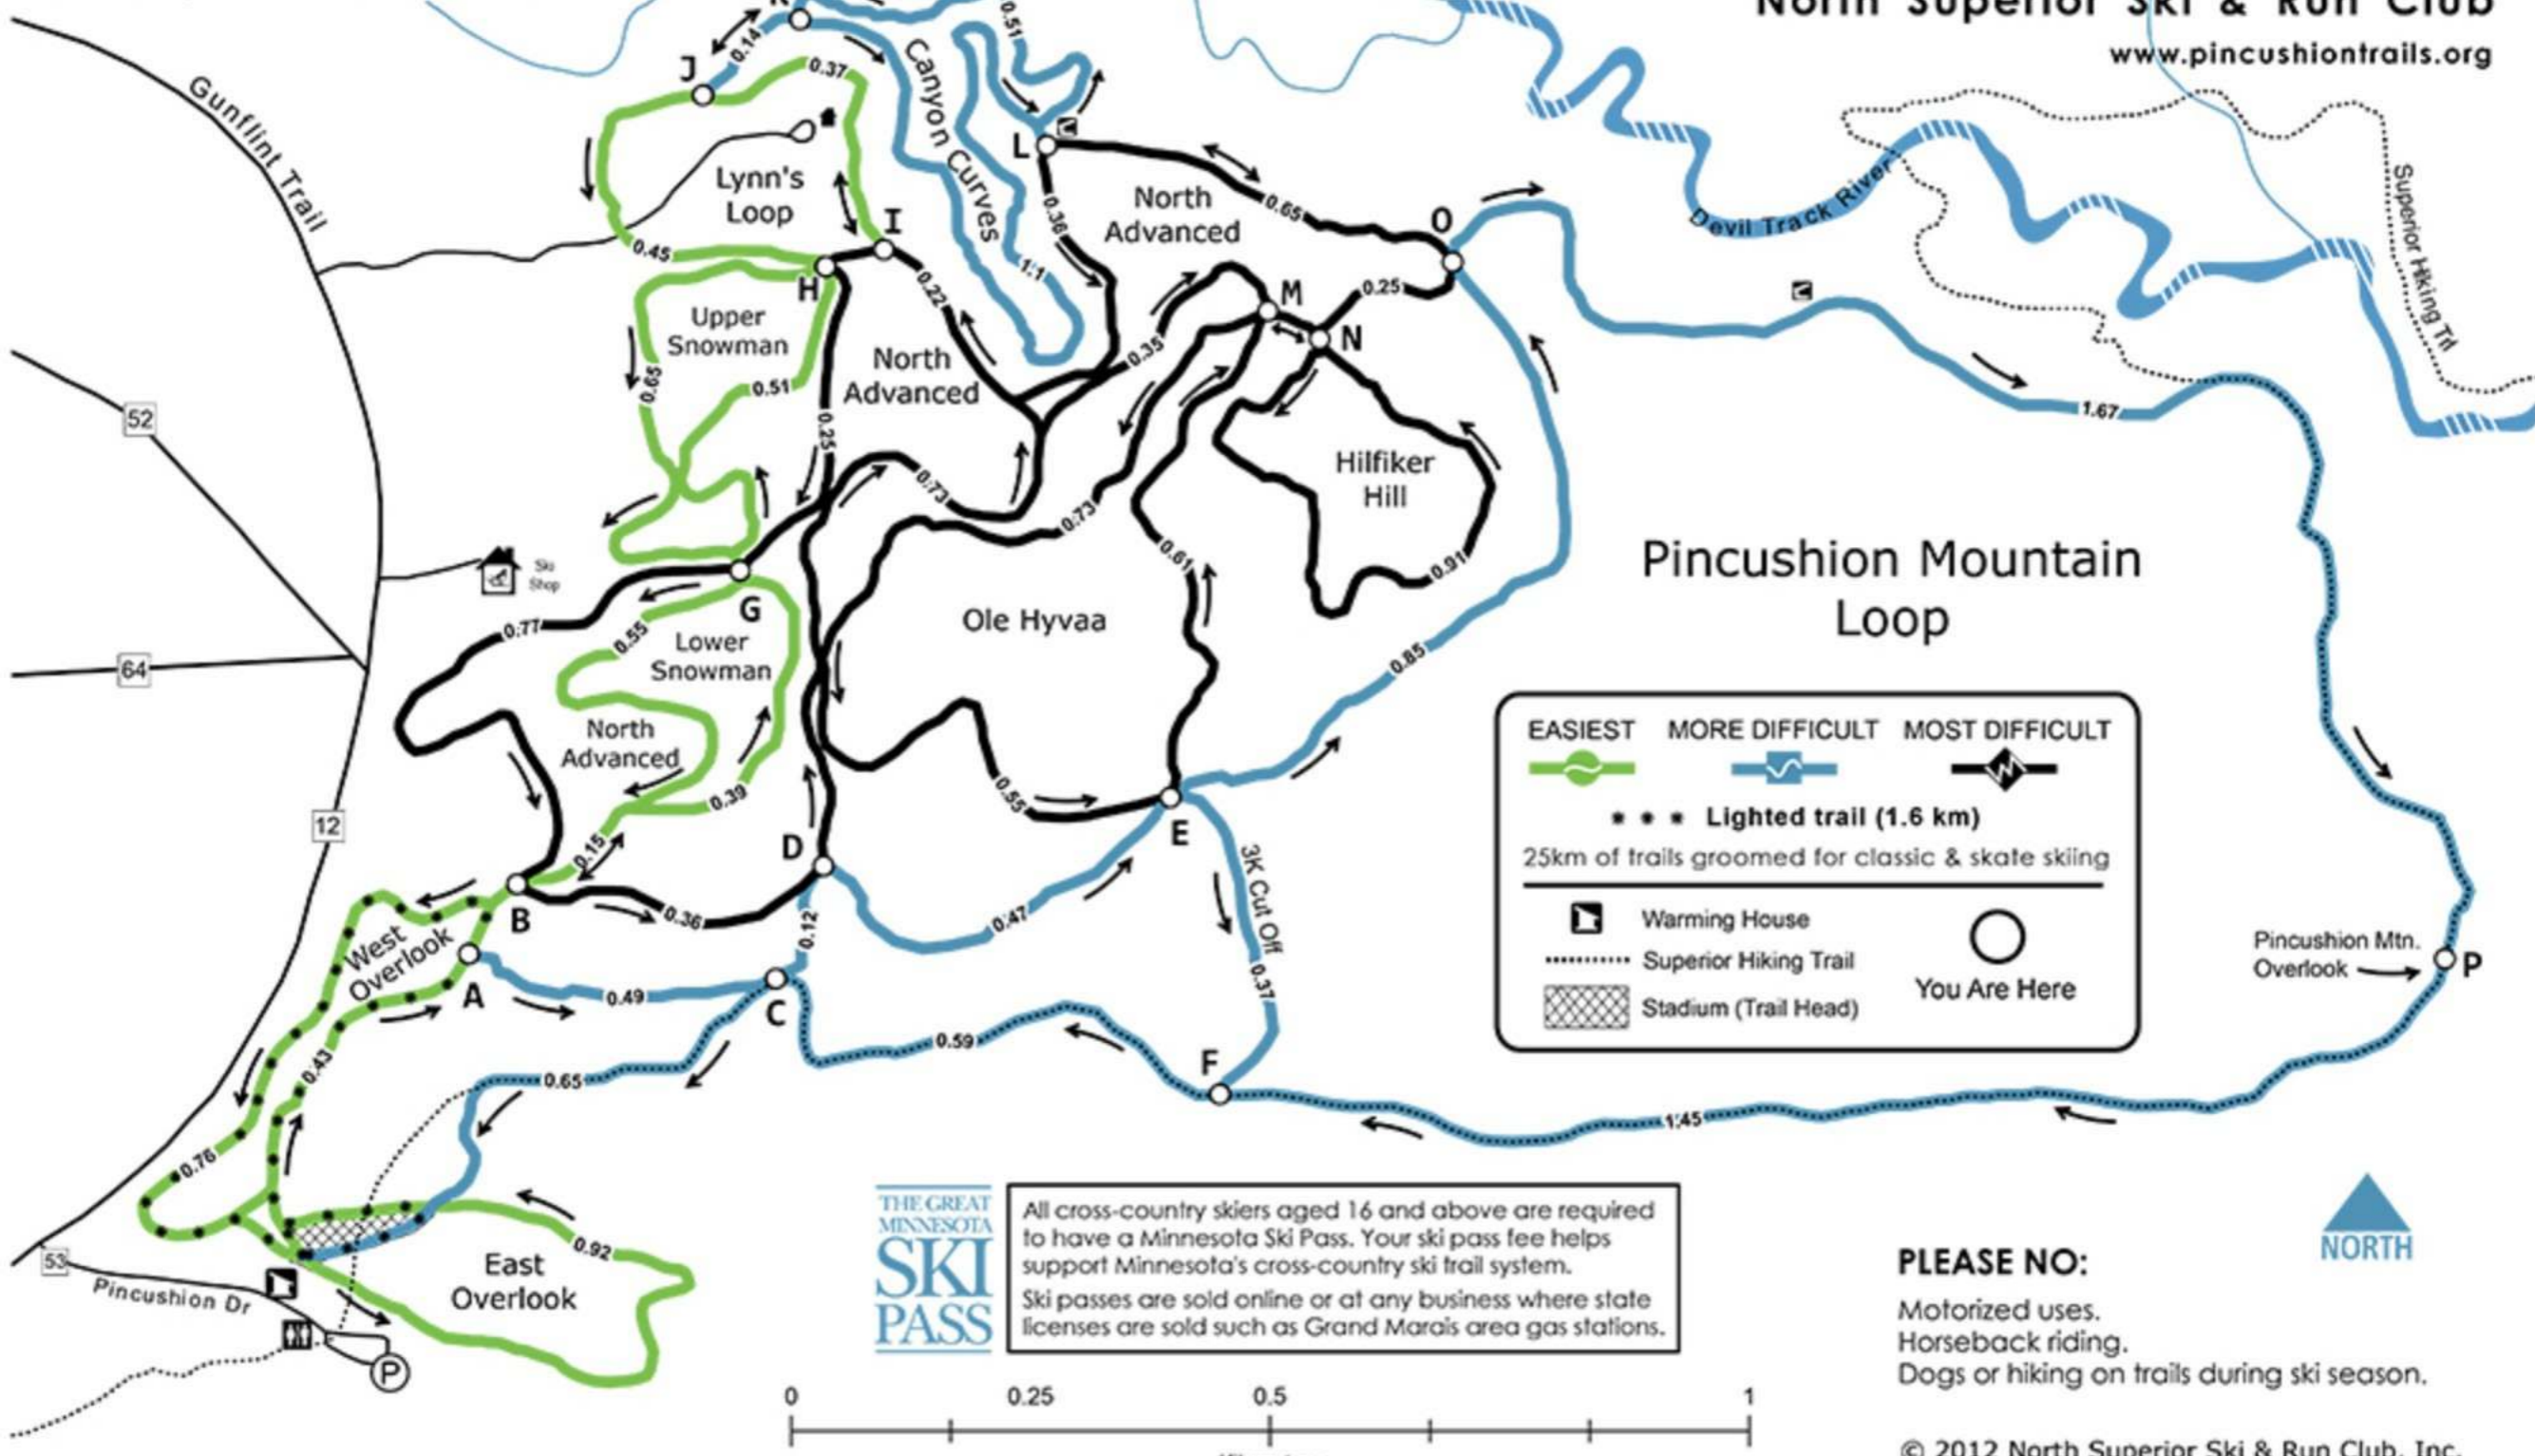

Trails developed and maintained by the North Superior Ski and Run Club with assistance from:

US Forest Service, Minnesota DNR, City of Grand Marais
Cook County, Grand Marais Area Tourism Assoc.

Pincushion Mountain Trails

North Superior Ski & Run Club

www.pincushiontrails.org

All cross-country skiers aged 16 and above are required to have a Minnesota Ski Pass. Your ski pass fee helps support Minnesota's cross-country ski trail system. Ski passes are sold online or at any business where state licenses are sold such as Grand Marais area gas stations.

PLEASE NO:
Motorized uses.
Horseback riding.
Dogs or hiking on trails during ski season.